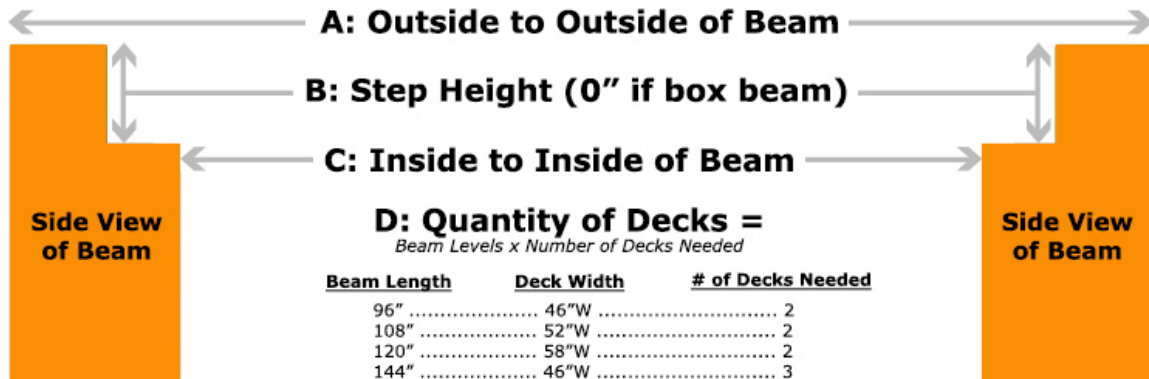

### How To Measure Your Wire Deck

Also needed are: (E) weight capacity, (F) rack manufacturer (if known), (G) Style and (H) Finish.